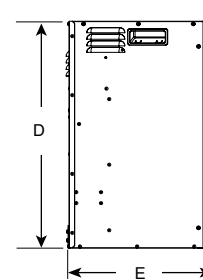

Multi-Function Remote

An intuitive multifunction remote control comes standard.

Surrounds (required for installation)

Specifications

Dimensions

Model	BTU Output	Width		Height		Depth Unit (E)	Viewing Area (F x G)
		Front (A)	Back (B)	Front (C)	Back (D)		
SF-INS30-BK	5,000	33-1/8" [841]	22-7/8" [581]	21-7/8" [556]	20-1/2" [521]	11-7/8" [302]	27" x 18-1/8" [686 x 460]

Top View

Front View

Side View

Minimum Fireplace Opening

Location	Measurement
Front Width	31" [787]
Rear Width	24" [610]
Height	21-3/8" [543]
Depth	11-1/2" [292]

Note: Minimum dimensions apply to both combustible and non-combustible construction.