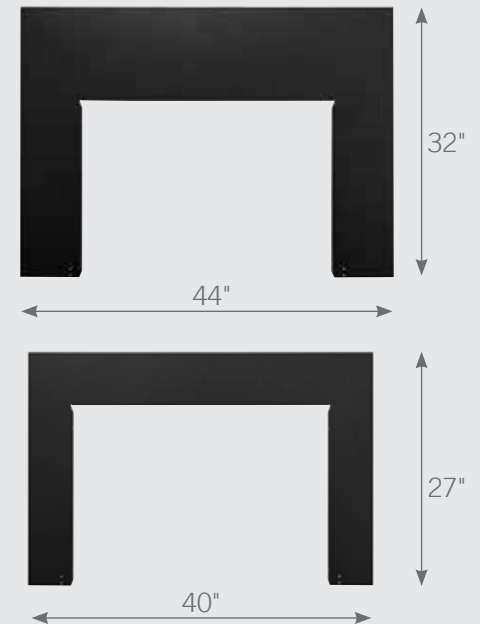

Multi-Function Remote

An intuitive multifunction remote control comes standard.

Surrounds (required for installation)

Specifications

Dimensions

Model	BTU Output	Width		Height		Depth Unit (E)	Viewing Area (F x G)
		Front (A)	Back (B)	Front (C)	Back (D)		
SF-INS30-BK	5,000	33-1/8" [841]	22-7/8" [581]	21-7/8" [556]	20-1/2" [521]	11-7/8" [302]	27" x 18-1/8" [686 x 460]

Top View

Front View

Side View

Minimum Fireplace Opening

Location	Measurement
Front Width	31" [787]
Rear Width	24" [610]
Height	21-3/8" [543]
Depth	11-1/2" [292]

Note: Minimum dimensions apply to both combustible and non-combustible construction.