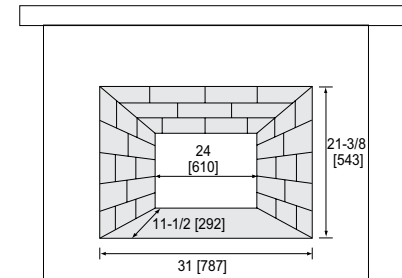

Multi-Function Remote

An intuitive multifunction remote control comes standard.

Surrounds (required for installation)

Specifications

Dimensions

Model	BTU Output	Width		Height		Depth Unit (E)	Viewing Area (F x G)
		Front (A)	Back (B)	Front (C)	Back (D)		
SF-INS30-BK	5,000	33-1/8" [841]	22-7/8" [581]	21-7/8" [556]	20-1/2" [521]	11-7/8" [302]	27" x 18-1/8" [686 x 460]

Top View

Front View

Side View

Minimum Fireplace Opening

Location	Measurement
Front Width	31" [787]
Rear Width	24" [610]
Height	21-3/8" [543]
Depth	11-1/2" [292]

Note: Minimum dimensions apply to both combustible and non-combustible construction.