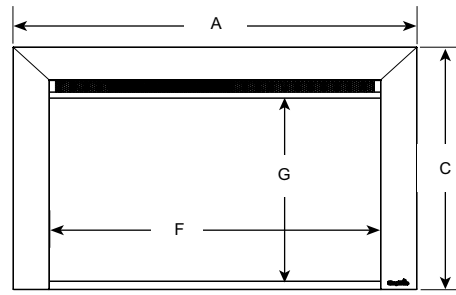

Multi-Function Remote

An intuitive multifunction remote control comes standard.

Surrounds (required for installation)

Specifications

Dimensions

Model	BTU Output	Width		Height		Depth Unit (E)	Viewing Area (F x G)
		Front (A)	Back (B)	Front (C)	Back (D)		
SF-INS30-BK	5,000	33-1/8" [841]	22-7/8" [581]	21-7/8" [556]	20-1/2" [521]	11-7/8" [302]	27" x 18-1/8" [686 x 460]

Top View

Front View

Side View

Minimum Fireplace Opening

Location	Measurement
Front Width	31" [787]
Rear Width	24" [610]
Height	21-3/8" [543]
Depth	11-1/2" [292]

Note: Minimum dimensions apply to both combustible and non-combustible construction.