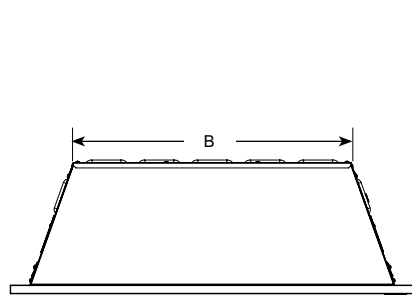

Multi-Function Remote

An intuitive multifunction remote control comes standard.

Surrounds (required for installation)

Specifications

Dimensions

Model	BTU Output	Width		Height		Depth Unit (E)	Viewing Area (F x G)
		Front (A)	Back (B)	Front (C)	Back (D)		
SF-INS30-BK	5,000	33-1/8" [841]	22-7/8" [581]	21-7/8" [556]	20-1/2" [521]	11-7/8" [302]	27" x 18-1/8" [686 x 460]

Top View

Front View

Side View

Minimum Fireplace Opening

Location	Measurement
Front Width	31" [787]
Rear Width	24" [610]
Height	21-3/8" [543]
Depth	11-1/2" [292]

Note: Minimum dimensions apply to both combustible and non-combustible construction.